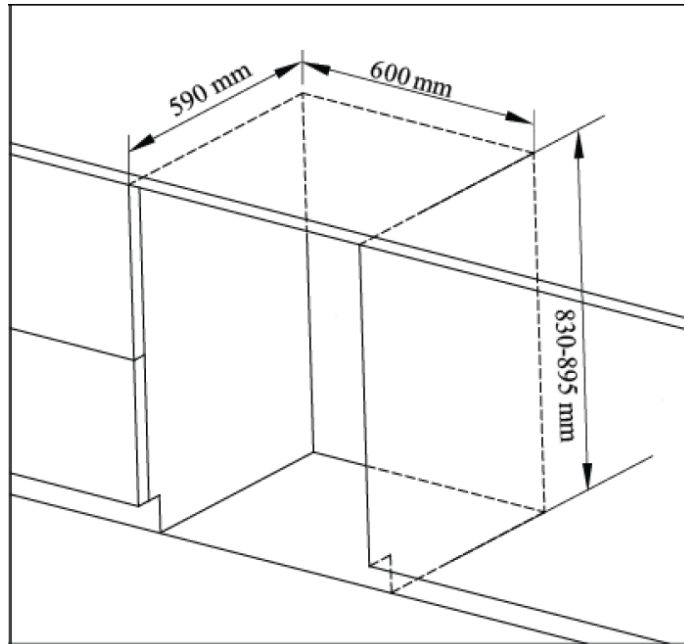

## Witt Beverage Cabinet BC6082-1BG 82cm, Built under

### Witt BC6082-1BG

- Energy class: G
- Energy consumption pr. year: 365kWh
- 150 beverage cans
- Capacity, litre, 127
- LED strip
- 1 zone, 1-18°C
- Clima class: N
- 3 glass shelves
- Black hidden handles
- Reversible door
- Memory function
- Door & Temperature alarm
- 2-layer UV glass on door
- For built under
- Dimensions (HWD): 820x595x570mm
- Niche: (HWD): 830-895x600x590mm
- Material: Blackpainted steel / Black glass door