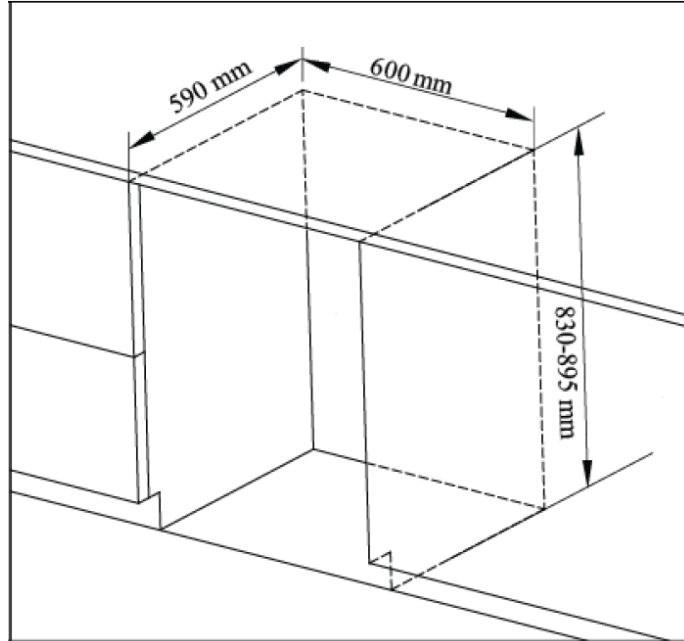

## Wine & Beverage Cabinet WCBC6082-2BG 82cm, Built under

### Witt WCBC6082-2BG

- Energy class: G
- Energy consumption pr. year: 328,5kWh
- 20 bottles & 58 beverage cans
- Capacity, litre, 100
- 2xLED strip
- 2 zones, 5-20°C / 1-18°C
- Clima class: N
- 5 wooden shelves & 3 glass shelves
- Black hidden handles
- Memory function
- Door & Temperature alarm
- 2-layer UV glass on door
- For built under
- Dimensions (HWD): 820x595x570mm
- Niche: (HWD): 830-895x600x590mm
- Material: Blackpainted steel / Black glass door